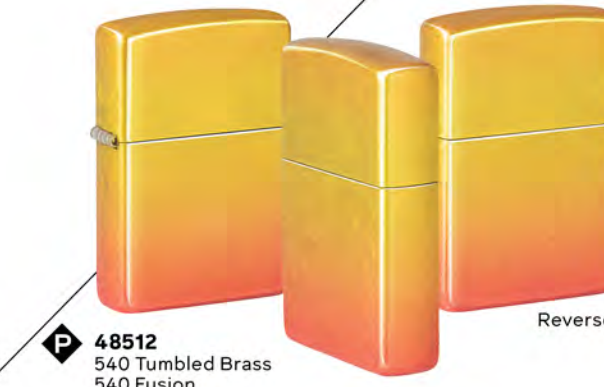

48512
540 Tumbled Brass
540 Fusion
$74.95