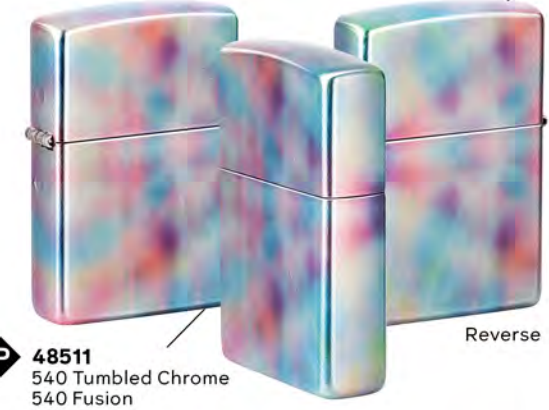

48511
540 Tumbled Chrome
540 Fusion
$74.95