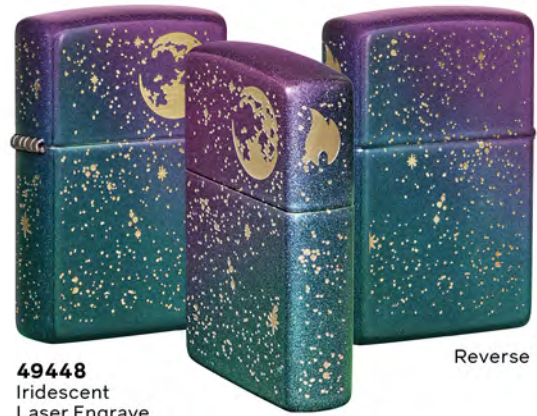

Outdoors

P 48771
540 Tumbled Chrome
540 Fusion
\$79.95

Reverse

BL 49810
Black Matte
Black Light
\$69.95

49448
Iridescent
Laser Engrave
\$84.95

Reverse

48382
Iridescent
Laser Engrave
\$54.95

P 49805
Glow-in-the-Dark Green
540 Color
\$79.95