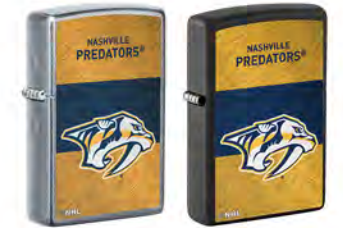

Street Chrome: 43067
Black Matte: 42381
Nashville Predators®

NHL® Custom Imprint Teams	Street Chrome/Color Image	Black Matte/Color Image
Anaheim Ducks®	39775	33460
Arizona Coyotes®	39782	42091
Buffalo Sabres®	39805	42114
Carolina Hurricanes®	39829	42121
Colorado Avalanche®	39843	42145
Columbus Blue Jackets®	39850	42152
Dallas Stars™	39867	42169
Florida Panthers™	39898	42190
LA Kings®	39904	42206
Minnesota Wild®	39911	42213
Nashville Predators®	43067	42381
New Jersey Devils®	39935	42237
New York Islanders®	39942	42244
San Jose Sharks®	39997	42299
St. Louis Blues®	40016	42312
Vegas Golden Knights®	40054	42350
Washington Capitals®	40061	42367
Winnipeg Jets™	40078	42374