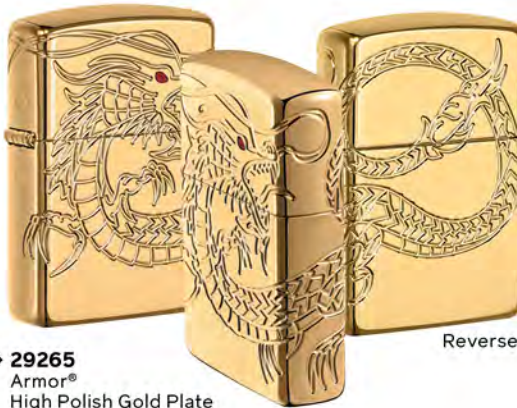

L 29265
Armor®
High Polish Gold Plate
MultiCut/Epoxy Inlay
$299.95