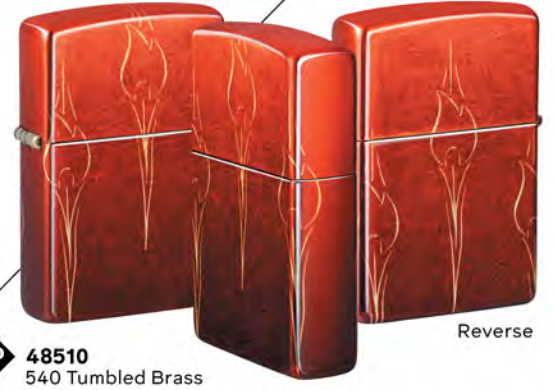

P 48510
540 Tumbled Brass
540 Fusion
$79.95

Reverse